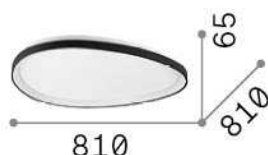

Info sorgente e prestazionali

Sorgente integrata	Integrated LED module
Sorgente sostituibile	Replaceable (by qualified operators only)
Potenza	41 W
Emissione	Direct
Consumo massimo	max 41,00 W
Caratteristiche LED	LED SMD
CCT LED	3000 K
Durata LED (t. 25°C)	30000 h
CRI	> 80
Fascio luminoso	-
Flusso sorgente	5400 lm
Flusso utile	2350 lm
Rischio fotobiologico	2