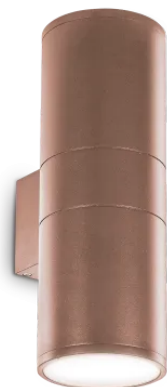

## Esterno - Applique

Outdoor wall mounted lamp with multiple sources and direct/indirect light emission

<b>Ean</b>	8021696163611
<b>Articolo</b>	GUN AP2 BIG COFFEE
<b>Installazione</b>	Applique
<b>Garanzia</b>	5 years
<b>Peso lordo</b>	1.75 kg
<b>Volume</b>	0.006528 m <sup>3</sup>