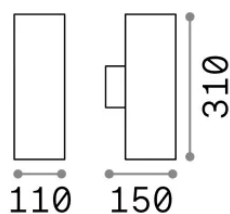

Info sorgente e prestazionali

Sorgente integrata	Light bulb (not included)
Sorgente sostituibile	No
Potenza	E27 max 2 x 60 W
Emissione	Direct + Indirect
Consumo massimo	-
Lampadina consigliata	151960 E27 SFERA 6W 4000K CRI80 BIANCO