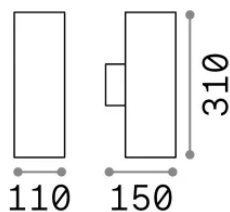

Info sorgente e prestazionali

Sorgente integrata	Light bulb (not included)
Sorgente sostituibile	No
Potenza	E27 max 2 x 60 W
Emissione	Direct + Indirect
Consumo massimo	-
Lampadina consigliata	151960 E27 SFERA 6W 4000K CRI80 BIANCO