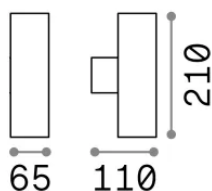

Info generali

Esterno - Applique

Outdoor wall mounted lamp with multiple sources and direct/indirect light emission

Ean	8021696100395
Articolo	GUN AP2 SMALL NERO
Installazione	Applique
Garanzia	5 years
Peso lordo	0.84 kg
Volume	0.002115 m ³

Info sorgente e prestazionali

Sorgente integrata	Light bulb (not included)
Sorgente sostituibile	No
Potenza	GU10 max 2 x 35 W
Emissione	Direct + Indirect
Consumo massimo	-
Lampadina consigliata	253497 GU10 05W 430Lm 4000K CR190