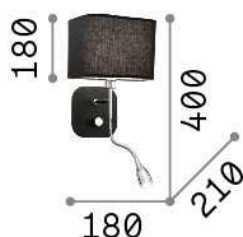

Info sorgente e prestazionali

Sorgente integrata	Light bulb (not included), Integrated LED module
Sorgente sostituibile	Replaceable (LED: by qualified operators only)
Potenza	E14/LED max 1 x 40W / 1.5 W
Emissione	Diffuse + Direct
Consumo massimo	max 40W / LED 1.5 W
Caratteristiche LED	LED SMD BRIDGELUX
CCT LED	3000 K
Durata LED (t. 25°c)	20000 h
CRI	> 80
Fascio luminoso	23°
Flusso sorgente	55 lm
Flusso utile	LED 45 lm
Rischio fotobiologico	2
Lampadina inclusa	1 - E14 OLIVA 4W 3000K CRI80 SATIN