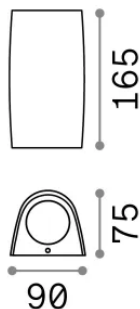

Info sorgente e prestazionali

Sorgente integrata	Light bulb (included, settable CCT 2700 / 4000 K)
Sorgente sostituibile	Replaceable
Potenza	GU10 max 1 x 6 W
Emissione	Direct
Consumo massimo	-
Lampadina inclusa	188652 FUMAGALLI LED CLASSIC GU10 3.5W SETTABILE
Lampadina consigliata	108292 GU10 05W 410Lm 3000K CRI90