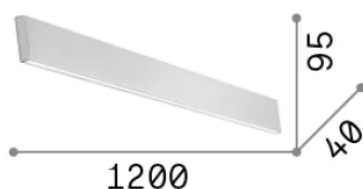

Info sorgente e prestazionali

Sorgente integrata	Integrated LED module
Sorgente sostituibile	No
Potenza	32 W
Emissione	Direct + Indirect
Consumo massimo	max 32 W
Caratteristiche LED	LED SMD
CCT LED	4000 K
Durata LED (t. 25°c)	50000 h
CRI	> 90
SDCM	3
Fascio luminoso	104+104°
Flusso sorgente	3500 lm
Flusso utile	2450 lm
Rischio fotobiologico	1
Potenza in stand-by	< 0.50 W