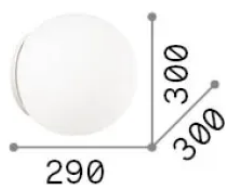

Info sorgente e prestazionali

Sorgente integrata	Light bulb (not included)
Sorgente sostituibile	No
Potenza	E27 max 1 x 42 W
Emissione	Diffuse
Consumo massimo	-
Lampadina consigliata	101279 E27 SFERA 4W 3000K CRI80 TRASP