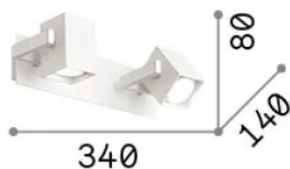

Info sorgente e prestazionali

Sorgente integrata	Light bulb (not included)
Sorgente sostituibile	No
Potenza	GU10 max 2 x 50 W
Emissione	Direct
Consumo massimo	-
Lampadina consigliata	108292 GU10 05W 410Lm 3000K CR190