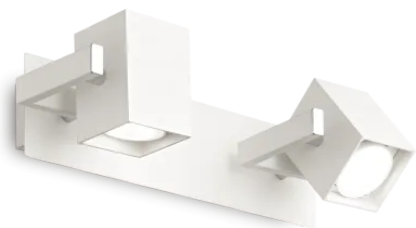

Info generali

Interno - Applique

Indoor ceiling or wall mounted adjustable projector with multiple sources and direct light emission

Ean	8021696073545
Articolo	MOUSE AP2 BIANCO
Installazione	Applique
Garanzia	5 years
Peso lordo	1.07 kg
Volume	0.006732 m ³