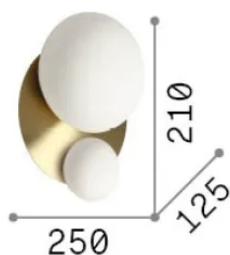

Info sorgente e prestazionali

Sorgente integrata	Light bulb (included)
Sorgente sostituibile	Replaceable
Potenza	GX53 max 2 x 4 W
Emissione	Diffuse
Consumo massimo	-
Lampadina inclusa	209043 G9 3.0W 3000K CRI80
Lampadina consigliata	305486 G9 4.0W 3000K CRI80