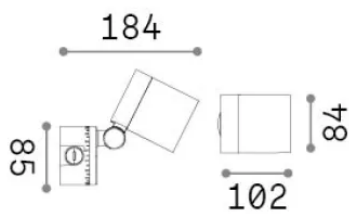

Info sorgente e prestazionali

Sorgente integrata	Integrated LED module
Sorgente sostituibile	Replaceable (by qualified operators only)
Potenza	LED 13 W
Emissione	Direct
Consumo massimo	max 13 W
Caratteristiche LED	LED COB CITIZEN
CCT LED	3000 K
Durata LED (t. 25°c)	50000 h
CRI	> 90
SDCM	3
Fascio luminoso	47°
Flusso sorgente	1100 lm
Flusso utile	970 lm
Rischio fotobiologico	1