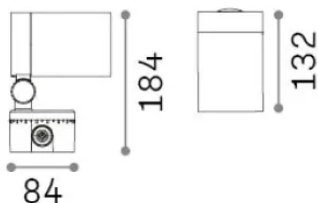

Info sorgente e prestazionali

Sorgente integrata	Integrated LED module
Sorgente sostituibile	Replaceable (by qualified operators only)
Potenza	LED 19 W
Emissione	Direct
Consumo massimo	max 19 W
Caratteristiche LED	LED COB CITIZEN
CCT LED	3000 K
Durata LED (t. 25°c)	50000 h
CRI	> 90
SDCM	3
Fascio luminoso	47°
Flusso sorgente	1700 lm
Flusso utile	1490 lm
Rischio fotobiologico	1