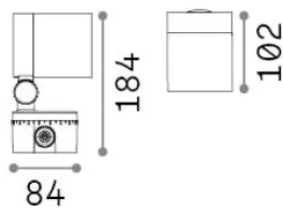

Info sorgente e prestazionali

Sorgente integrata	Integrated LED module
Sorgente sostituibile	Replaceable (by qualified operators only)
Potenza	LED 13 W
Emissione	Direct
Consumo massimo	max 13 W
Caratteristiche LED	LED COB CITIZEN
CCT LED	3000 K
Durata LED (t. 25°c)	50000 h
CRI	> 90
SDCM	3
Fascio luminoso	47°
Flusso sorgente	1100 lm
Flusso utile	970 lm
Rischio fotobiologico	1