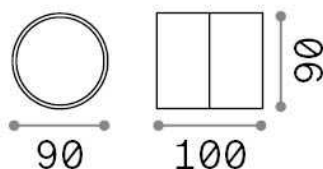

Info sorgente e prestazionali

Sorgente integrata	Integrated LED module
Sorgente sostituibile	No
Potenza	7 W
Emissione	Direct
Consumo massimo	max 7,00 W
Caratteristiche LED	LED COB
CCT LED	4000 K
Durata LED (t. 25°c)	25000 h
CRI	> 80
Fascio luminoso	120°
Flusso sorgente	650 lm
Flusso utile	550 lm