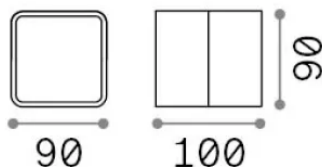

Info sorgente e prestazionali

Sorgente integrata	Integrated LED module
Sorgente sostituibile	No
Potenza	7 W
Emissione	Direct
Consumo massimo	max 7 W
Caratteristiche LED	LED COB
CCT LED	4000 K
Durata LED (t. 25°c)	25000 h
CRI	> 90
SDCM	3
Fascio luminoso	120°
Flusso sorgente	610 lm
Flusso utile	540 lm