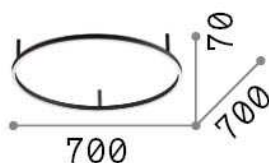

Info generali

Interno - Lampade da soffitto

Indoor ceiling mounted lamp with integrated LED sources and direct light emission

Ean	8021696266008
Articolo	ORACLE SLIM PL D070 ROUND 3000K ON-OFF BK
Installazione	Lampade da soffitto
Garanzia	5 years
Peso lordo	3.1 kg
Volume	0.085176 m ³

Info sorgente e prestazionali

Sorgente integrata	Integrated LED module
Sorgente sostituibile	Replaceable (by qualified operators only)
Potenza	LED 38 W
Emissione	Direct
Consumo massimo	max 38,00 W
Caratteristiche LED	LED SMD
CCT LED	3000 K
Durata LED (t. 25°c)	20000 h
CRI	> 80
SDCM	3
Fascio luminoso	115°
Flusso sorgente	4300 lm
Flusso utile	2200 lm
Lampadina inclusa	1 - E14 OLIVA 4W 3000K CRI80 SATIN