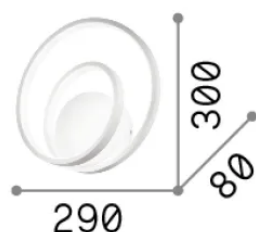

Info sorgente e prestazionali

Sorgente integrata	Integrated LED module
Sorgente sostituibile	No
Potenza	28 W
Emissione	Diffuse
Consumo massimo	max 28 W
Caratteristiche LED	LED SMD
CCT LED	3000 K
Durata LED (t. 25°c)	30000 h
CRI	> 90
SDCM	3
Fascio luminoso	-
Flusso sorgente	2500 lm
Flusso utile	1320 lm
Rischio fotobiologico	1
Potenza in stand-by	< 0.50 W