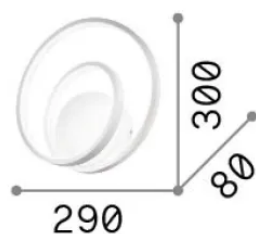

Info sorgente e prestazionali

Sorgente integrata	Integrated LED module
Sorgente sostituibile	No
Potenza	26 W
Emissione	Diffuse
Consumo massimo	max 26 W
Caratteristiche LED	LED SMD
CCT LED	4000 K
Durata LED (t. 25°c)	30000 h
CRI	> 90
SDCM	3
Fascio luminoso	-
Flusso sorgente	2650 lm
Flusso utile	1400 lm
Rischio fotobiologico	EXEMPT