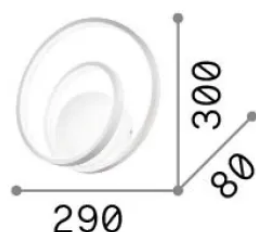

Info sorgente e prestazionali

Sorgente integrata	Integrated LED module
Sorgente sostituibile	No
Potenza	26 W
Emissione	Diffuse
Consumo massimo	max 26 W
Caratteristiche LED	LED SMD
CCT LED	4000 K
Durata LED (t. 25°c)	30000 h
CRI	> 90
SDCM	3
Fascio luminoso	-
Flusso sorgente	2650 lm
Flusso utile	1110 lm
Rischio fotobiologico	EXEMPT