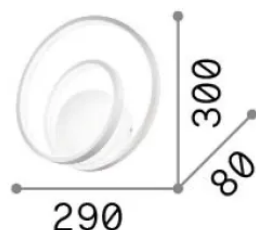

Info sorgente e prestazionali

Sorgente integrata	Integrated LED module
Sorgente sostituibile	No
Potenza	26 W
Emissione	Diffuse
Consumo massimo	max 26 W
Caratteristiche LED	LED SMD
CCT LED	2700 K
Durata LED (t. 25°c)	30000 h
CRI	> 90
SDCM	3
Fascio luminoso	-
Flusso sorgente	2450 lm
Flusso utile	1160 lm
Rischio fotobiologico	EXEMPT