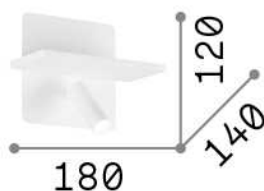

Info sorgente e prestazionali

Sorgente integrata	Integrated LED module
Sorgente sostituibile	Replaceable (by qualified operators only)
Potenza	LED 11,5 W
Emissione	Direct + Indirect
Consumo massimo	max 11,50 W
Caratteristiche LED	LED SMD
CCT LED	3000 K
Durata LED (t. 25°c)	20000 h
CRI	> 80
Flusso sorgente	1200 lm
Flusso utile	1000 lm
Rischio fotobiologico	2
Potenza in stand-by	< 0.50 W
Lampadina inclusa	1 - E14 OLIVA 4W 3000K CRI80 SATIN