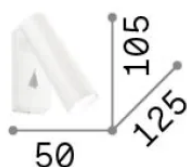

Info generali

Interno - Applique

Indoor wall mounted projector with integrated LED sources, in-built switch and direct light emission

Ean	8021696280998
Articolo	PIPE AP BIANCO
Installazione	Applique
Garanzia	5 years
Peso lordo	0.47 kg
Volume	0.000945 m ³

Info sorgente e prestazionali

Sorgente integrata	Integrated LED module
Sorgente sostituibile	Replaceable (by qualified operators only)
Potenza	LED 7 W
Emissione	Direct
Consumo massimo	max 7 W
Caratteristiche LED	LED COB CREE
CCT LED	3000 K
Durata LED (t. 25°c)	20000 h
CRI	> 90
SDCM	3
Fascio luminoso	30°
Flusso sorgente	670 lm
Flusso utile	490 lm
Rischio fotobiologico	1