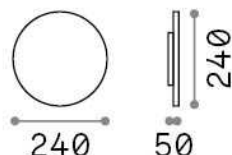

Info sorgente e prestazionali

Sorgente integrata	Integrated LED module
Sorgente sostituibile	No
Potenza	LED 12 W
Emissione	Indirect
Consumo massimo	max 12,00 W
Caratteristiche LED	LED SMD
CCT LED	3000 K
Durata LED (t. 25°C)	30000 h
CRI	> 90
Flusso sorgente	1400 lm
Flusso utile	980 lm
Rischio fotobiologico	1
Lampadina inclusa	1 - E14 OLIVA 4W 3000K CRI80 SATIN