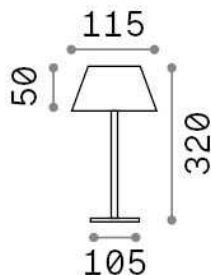

Info sorgente e prestazionali

Sorgente integrata	Integrated LED module
Sorgente sostituibile	Replaceable (by qualified operators only)
Potenza	LED 1,5 W
Emissione	Direct
Consumo massimo	max 1,50 W
Caratteristiche LED	LED SMD
CCT LED	3000 K
Durata LED (t. 25°C)	30000 h
CRI	> 80
Flusso sorgente	230 lm
Flusso utile	190 lm
Rischio fotobiologico	EXEMPT
Potenza in stand-by	< 0.50 W
Lampadina inclusa	1 - E14 OLIVA 4W 3000K CRI80 SATIN