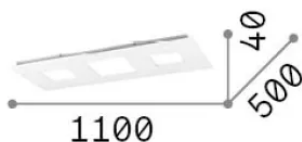

Info generali

Interno - Lampade da soffitto

Indoor ceiling or wall mounted dimmable lamp with integrated LED sources and direct/indirect light emission

Ean	8021696255941
Articolo	RELAX PL D110
Installazione	Lampade da soffitto
Garanzia	5 years
Peso lordo	10.82 kg
Volume	0.080736 m ³

Info sorgente e prestazionali

Sorgente integrata	Integrated LED module
Sorgente sostituibile	Replaceable (by qualified operators only)
Potenza	LED 84 W
Emissione	Direct + Indirect
Consumo massimo	max 84 W
Caratteristiche LED	LED SMD
CCT LED	3000 K
Durata LED (t. 25°C)	17500 h
CRI	> 90
SDCM	3
Flusso sorgente	5400 lm
Flusso utile	3600 lm
Potenza in stand-by	< 0.50 W