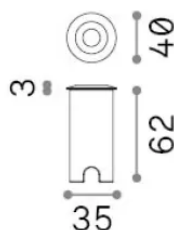

Info generali

Esterno - Lampade da incasso

Outdoor ground recessed projector with integrated LED sources and direct light emission

Ean	8021696325156
Articolo	ROCKET ULTRAMINI PT 2.5W
Installazione	Lampade da incasso
Garanzia	5 years
Peso lordo	0.24 kg
Volume	0.000608 m³

Info tecniche e installative

Peso netto	0.21 kg
Classe di isolamento	III
Grado di protezione	IP67
Conformità	CE
Temperatura d'esercizio	-15° ~ +45 °C
Dimmer	Non-dimmable, On-Off
Alimentazione	3 V DC
Alimentatore	Required, remoted, not included

Info sorgente e prestazionali

Sorgente integrata	Integrated LED module
Sorgente sostituibile	No
Potenza	LED 2,5 W
Emissione	Direct
Consumo massimo	max 2,5 W
Caratteristiche LED	LED SMD
CCT LED	3000 K
Durata LED (t. 25°c)	35000 h
CRI	> 90
SDCM	3
Fascio luminoso	20°
Flusso sorgente	180 lm
Flusso utile	110 lm
Rischio fotobiologico	2