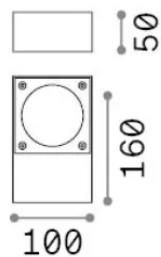

Info sorgente e prestazionali

Sorgente integrata	Light bulb (not included)
Sorgente sostituibile	No
Potenza	GX53 max 1 x 9 W
Emissione	Direct
Consumo massimo	-
Lampadina consigliata	154008 GX53 9W 4000K CRI80