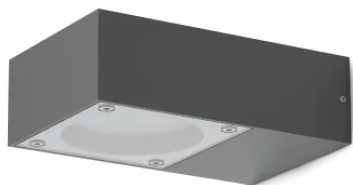

### Esterno - Applique

Outdoor ceiling, wall or ground mounted projector with direct light emission

<b>Ean</b>	8021696318219
<b>Articolo</b>	SIRIO AP1 NERO
<b>Installazione</b>	Applique
<b>Garanzia</b>	5 years
<b>Peso lordo</b>	1.14 kg
<b>Volume</b>	0.001824 m <sup>3</sup>