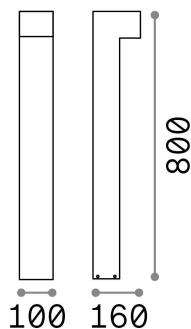

Info sorgente e prestazionali

Sorgente integrata	Light bulb (not included)
Sorgente sostituibile	No
Potenza	G9 max 2 x 15 W
Emissione	Direct
Consumo massimo	-