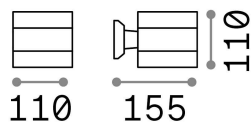

Info sorgente e prestazionali

Sorgente integrata	Light bulb (not included)
Sorgente sostituibile	No
Potenza	G9 max 1 x 40 W
Emissione	Direct + Indirect
Consumo massimo	-