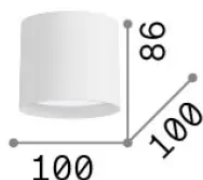

Info sorgente e prestazionali

Sorgente integrata	Integrated LED module
Sorgente sostituibile	Replaceable (by qualified operators only)
Potenza	LED 10 W
Emissione	Direct
Consumo massimo	max 10 W
Caratteristiche LED	LED SMD
CCT LED	3000 K
Durata LED (t. 25°c)	25000 h
CRI	> 90
SDCM	3
Flusso sorgente	1100 lm
Flusso utile	600 lm
Rischio fotobiologico	1