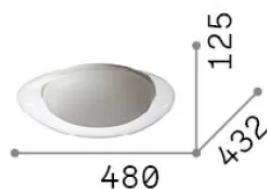

Info sorgente e prestazionali

Sorgente integrata	Integrated LED module
Sorgente sostituibile	Replaceable (by qualified operators only)
Potenza	LED 18 W
Emissione	Diffuse
Consumo massimo	max 18 W
Caratteristiche LED	LED SMD
CCT LED	3000 K
Durata LED (t. 25°C)	25000 h
CRI	> 90
SDCM	3
Fascio luminoso	140°
Flusso sorgente	1850 lm
Flusso utile	1110 lm
Rischio fotobiologico	EXEMPT