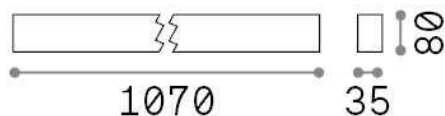

Info generali

Tecnico - Sistemi

Indoor ceiling mounted linear fitting with multiple integrated LED sources and direct/indirect light emission

Ean	8021696267142
Articolo	STEEL ACCENT 3000K BK
Installazione	Sistemi
Garanzia	5 years
Peso lordo	2.52 kg
Volume	0.017817 m³

Info tecniche e installative

Peso netto	1.98 kg
Classe di isolamento	I
Grado di protezione	IP20
Conformità	CE
Temperatura d'esercizio	0° ~ +40 °C
Dimmer	NO, On-Off
Alimentazione	220-240 V AC 50/60 Hz
Alimentatore	In-built, included Replaceable (by qualified operators only), electronic, osram
Accessori non inclusi	Mounting kit (suspension or surface), Straight continuous linear connector

Info sorgente e prestazionali

Sorgente integrata	Integrated LED module
Sorgente sostituibile	Replaceable (by qualified operators only)
Potenza	36 W
Emissione	Direct + Indirect
Consumo massimo	max 36,00 W
Caratteristiche LED	LED SMD SAMSUNG
CCT LED	3000 K
Durata LED (t. 25°c)	50000 h
CRI	> 90
SDCM	3
Fascio luminoso	60+110°
UGR massimo	< 16
Flusso sorgente	4100 lm
Flusso utile	3620 lm