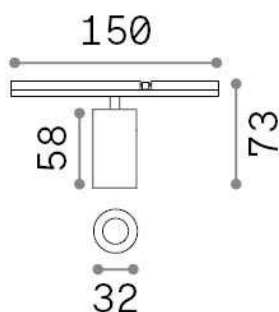

### Tecnico - Sistemi

Indoor track mounted adjustable and dimmable projector with integrated LED sources and direct light emission

<b>Ean</b>	8021696329529
<b>Articolo</b>	STICK TRACK SINGLE 05W
<b>Installazione</b>	Sistemi
<b>Garanzia</b>	5 years
<b>Peso lordo</b>	0.15 kg
<b>Volume</b>	0.000593 m <sup>3</sup>

## Info tecniche e installative

<b>Peso netto</b>	0.11 kg
<b>Classe di isolamento</b>	III
<b>Grado di protezione</b>	IP20
<b>Conformità</b>	CE
<b>Temperatura d'esercizio</b>	0° ~ +40 °C
<b>Dimmer</b>	1, Phase-cut
<b>Alimentazione</b>	48 V DC
<b>Alimentatore</b>	Required, remoted, not included Replaceable (by qualified operators only)
<b>Accessori non inclusi</b>	Stick profile