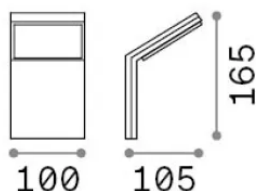

Info sorgente e prestazionali

Sorgente integrata	Integrated LED module
Sorgente sostituibile	No
Potenza	8,5 W
Emissione	Direct
Consumo massimo	max 8,5 W
Caratteristiche LED	LED SMD
CCT LED	4000 K
Durata LED (t. 25°c)	30000 h
CRI	> 90
SDCM	3
Fascio luminoso	120°
Flusso sorgente	1050 lm
Flusso utile	750 lm