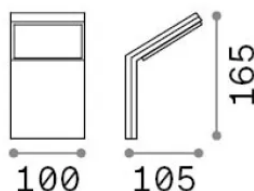

Info sorgente e prestazionali

Sorgente integrata	Integrated LED module
Sorgente sostituibile	No
Potenza	8,5 W
Emissione	Direct
Consumo massimo	max 8,5 W
Caratteristiche LED	LED SMD
CCT LED	4000 K
Durata LED (t. 25°c)	30000 h
CRI	> 90
SDCM	3
Fascio luminoso	120°
Flusso sorgente	1050 lm
Flusso utile	820 lm