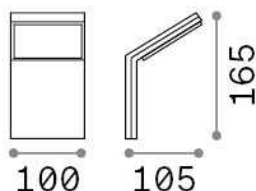

Info sorgente e prestazionali

Sorgente integrata	Integrated LED module
Sorgente sostituibile	No
Potenza	9 W
Emissione	Direct
Consumo massimo	max 9,00 W
Caratteristiche LED	LED SMD
CCT LED	4000 K
Durata LED (t. 25°c)	30000 h
CRI	> 80
Fascio luminoso	120°
Flusso sorgente	1100 lm
Flusso utile	830 lm