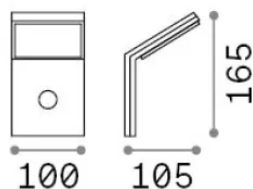

Info generali

Esterno - Applique

Outdoor wall mounted lamp with integrated LED sources, in-built sensor and direct light emission

Ean	8021696246864
Articolo	STYLE AP SENSOR ANTRACITE 3000K
Installazione	Applique
Garanzia	5 years
Peso lordo	0.48 kg
Volume	0.00184 m ³

Info sorgente e prestazionali

Sorgente integrata	Integrated LED module
Sorgente sostituibile	No
Potenza	9 W
Emissione	Direct
Consumo massimo	max 9 W
Caratteristiche LED	LED SMD
CCT LED	3000 K
Durata LED (t. 25°c)	30000 h
CRI	> 90
SDCM	3
Fascio luminoso	120°
Flusso sorgente	950 lm
Flusso utile	680 lm
Potenza in stand-by	< 0.50 W