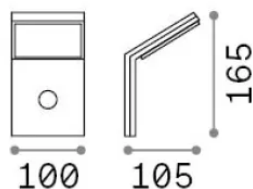

Info generali

Esterno - Applique

Outdoor wall mounted lamp with integrated LED sources, in-built sensor and direct light emission

Ean	8021696221519
Articolo	STYLE AP SENSOR ANTRACITE 4000K
Installazione	Applique
Garanzia	5 years
Peso lordo	0.48 kg
Volume	0.00184 m ³

Info sorgente e prestazionali

Sorgente integrata	Integrated LED module
Sorgente sostituibile	No
Potenza	9 W
Emissione	Direct
Consumo massimo	max 9 W
Caratteristiche LED	LED SMD
CCT LED	4000 K
Durata LED (t. 25°c)	30000 h
CRI	> 90
SDCM	3
Fascio luminoso	120°
Flusso sorgente	1050 lm
Flusso utile	750 lm
Potenza in stand-by	< 0.50 W