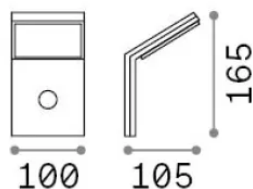

Info generali

Esterno - Applique

Outdoor wall mounted lamp with integrated LED sources, in-built sensor and direct light emission

Ean	8021696209852
Articolo	STYLE AP SENSOR BIANCO 4000K
Installazione	Applique
Garanzia	5 years
Peso lordo	0.48 kg
Volume	0.00184 m ³

Info sorgente e prestazionali

Sorgente integrata	Integrated LED module
Sorgente sostituibile	No
Potenza	9 W
Emissione	Direct
Consumo massimo	max 9 W
Caratteristiche LED	LED SMD
CCT LED	4000 K
Durata LED (t. 25°c)	30000 h
CRI	> 90
SDCM	3
Fascio luminoso	120°
Flusso sorgente	1050 lm
Flusso utile	820 lm
Potenza in stand-by	< 0.50 W