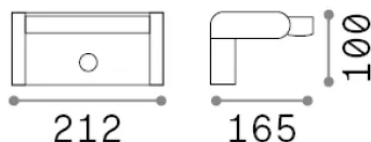

Info generali

Esterno - Applique

Outdoor wall mounted adjustable lamp with integrated LED sources, in-built sensor and direct light emission

Ean	8021696287737
Articolo	SWIPE AP SENSOR NERO
Installazione	Applique
Garanzia	5 years
Peso lordo	1.41 kg
Volume	0.005681 m ³

Info sorgente e prestazionali

Sorgente integrata	Integrated LED module
Sorgente sostituibile	No
Potenza	LED 21 W
Emissione	Direct
Consumo massimo	max 21 W
Caratteristiche LED	LED SMD
CCT LED	3000 K
Durata LED (t. 25°c)	50000 h
CRI	> 90
SDCM	3
Fascio luminoso	105°
Flusso sorgente	2300 lm
Flusso utile	1390 lm
Rischio fotobiologico	1
Potenza in stand-by	< 0.50 W