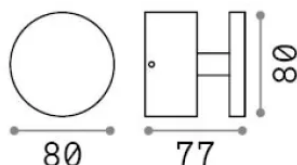

Info sorgente e prestazionali

Sorgente integrata	Integrated LED module
Sorgente sostituibile	No
Potenza	LED 8 W
Emissione	Indirect
Consumo massimo	max 8 W
Caratteristiche LED	LED SMD
CCT LED	3000 K
Durata LED (t. 25°c)	50000 h
CRI	> 90
SDCM	3
Flusso sorgente	900 lm
Flusso utile	280 lm
Rischio fotobiologico	1