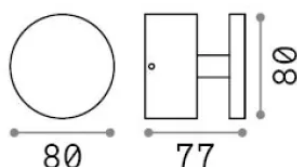

Info sorgente e prestazionali

Sorgente integrata	Integrated LED module
Sorgente sostituibile	No
Potenza	LED 8 W
Emissione	Indirect
Consumo massimo	max 8 W
Caratteristiche LED	LED SMD
CCT LED	3000 K
Durata LED (t. 25°c)	50000 h
CRI	> 90
SDCM	3
Flusso sorgente	900 lm
Flusso utile	280 lm
Rischio fotobiologico	1