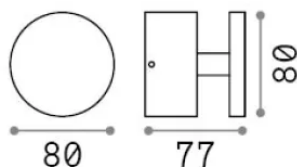

Info sorgente e prestazionali

Sorgente integrata	Integrated LED module
Sorgente sostituibile	No
Potenza	LED 8 W
Emissione	Indirect
Consumo massimo	max 8 W
Caratteristiche LED	LED SMD
CCT LED	3000 K
Durata LED (t. 25°c)	50000 h
CRI	> 90
SDCM	3
Flusso sorgente	900 lm
Flusso utile	280 lm
Rischio fotobiologico	1