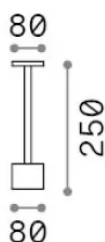

## Esterno - Lampade da terra

Outdoor floor bollard with integrated LED sources and indirect light emission

<b>Ean</b>	8021696347752
<b>Articolo</b>	TOFFEE PT D080 H025 COFFEE
<b>Installazione</b>	Lampade da terra
<b>Garanzia</b>	5 years
<b>Peso lordo</b>	2.52 kg
<b>Volume</b>	0.020001 m <sup>3</sup>