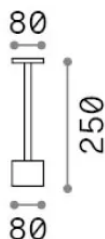

Info generali

Esterno - Lampade da terra

Outdoor floor bollard with integrated LED sources and indirect light emission

Ean	8021696347769
Articolo	TOFFEE PT D080 H025 NERO
Installazione	Lampade da terra
Garanzia	5 years
Peso lordo	2.52 kg
Volume	0.020001 m ³