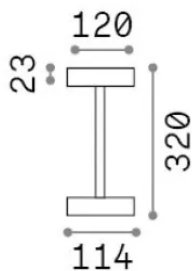

Info sorgente e prestazionali

Sorgente integrata	Integrated LED module
Sorgente sostituibile	Replaceable (by qualified operators only)
Potenza	LED 2 W
Emissione	Direct
Consumo massimo	max 2 W
Caratteristiche LED	LED SMD BRIDGELUX
CCT LED	3000 K
Durata LED (t. 25°c)	20000 h
CRI	> 90
SDCM	3
Flusso sorgente	320 lm
Flusso utile	170 lm
Rischio fotobiologico	EXEMPT