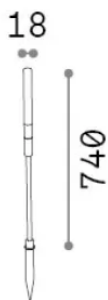

## Esterno - Lampade da terra

Outdoor ground mounted non-dimmable bollard with integrated LED sources and diffuse light emission

<b>Ean</b>	8021696347875
<b>Articolo</b>	TWIGGY LINE PT H74 COFFEE
<b>Installazione</b>	Lampade da terra
<b>Garanzia</b>	5 years
<b>Peso lordo</b>	0.31 kg
<b>Volume</b>	0.002299 m <sup>3</sup>