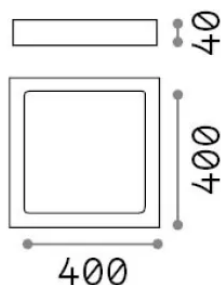

Info sorgente e prestazionali

Sorgente integrata	Integrated LED module
Sorgente sostituibile	No
Potenza	36 W
Emissione	Direct
Consumo massimo	max 36 W
Caratteristiche LED	LED SMD
CCT LED	3000 K
Durata LED (t. 25°C)	25000 h
CRI	> 90
SDCM	3
Fascio luminoso	118°
Flusso sorgente	4050 lm
Flusso utile	3010 lm
Rischio fotobiologico	EXEMPT