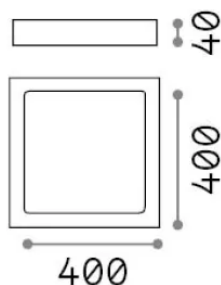

Info sorgente e prestazionali

Sorgente integrata	Integrated LED module
Sorgente sostituibile	No
Potenza	36 W
Emissione	Direct
Consumo massimo	max 36 W
Caratteristiche LED	LED SMD
CCT LED	4000 K
Durata LED (t. 25°c)	25000 h
CRI	> 90
SDCM	3
Fascio luminoso	118°
Flusso sorgente	4200 lm
Flusso utile	3120 lm
Rischio fotobiologico	EXEMPT